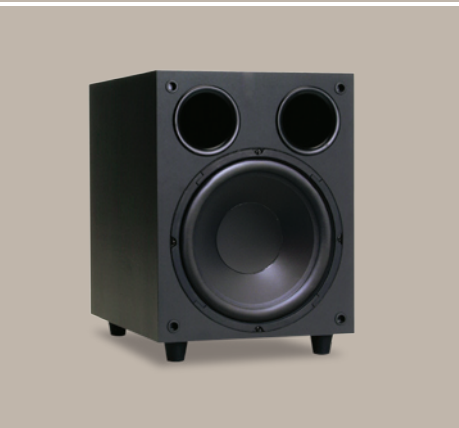

Presenting the C660 / S10 Cinema System, a skillful assemblage of components for the digital era. It features five awesome C660 LCR ceiling speakers. Each of them has a 6½" graphite woofer articulated at 15° and paired to a 1" aluminum dome pivoting tweeter. So, you get superb power handling and a stunning 5.1 channel presentation.

The S10 powered sub is the bedrock of this beautiful system. A 150 watt design with 10" woofer, adjustable crossover and anti-clipping circuitry, it makes every performance more realistic . . . more memorable . . . and more fun.

Listen to the C660 / S10 Cinema System. And get ready to party.

Quality-built, of course. Exactly what you'd expect from a premium brand like Proficient.

C660
6½" LCR
Ceiling Speaker

S10
Floor Standing
Subwoofer

PROFICIENT™
Cinema Systems
proficientaudio.com

PROFICIENT™ Cinema Systems

C660

S10

	C660	S10
Description	6½" Two-Way LCR Ceiling Speaker	Vented Powered Subwoofer with Built-In 120 Watt Amplifier
Unit of Measure	Five LCR Speakers In This System	One Subwoofer In This System
Woofer	6½" Injection Molded Graphite Woofer Fixed at a 15° Angle	10" Long Excursion Treated Paper Cone Woofer
Tweeter	Pivoting 1" Aluminum Dome Tweeter. Tweeter Bridge Fixed at a 15° Angle	N/A
Power Handling	125 Watts	120 Watts
Frequency Response	36Hz-22kHz	32Hz-200Hz
Sensitivity	92dB 1W/1m	N/A
Impedance	8 Ω	N/A
Dimensions	Dia 9¼" x Depth 4⅞"	H 14½" x W 11½" x D 16⅞"
Cut Out Diameter	8¼"	N/A
Hook Ups	Speaker Wire	RCA Line Level and Speaker Level
Additional Features	N/A	Auto Off/On, Anti-Clipping Circuitry, Detachable Power Cord, User Accessible Fuse
Warranty	10-Year Limited	2-Year Limited