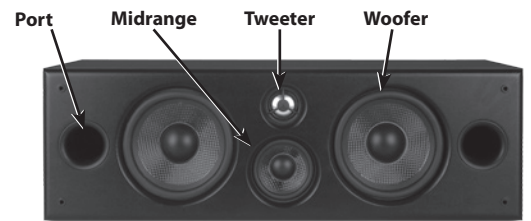

CENTER CHANNEL SPEAKERS

CC550 • CC540 • CC400

INTRODUCTION

Timbre-matched with Proficient's complete line of Ceiling and Inwall Series speakers, the CC550/CC540/CC400 is the perfect Cabinet Center Channel for your home theater system.

Please refer to **Diagram 1** to familiarize yourself with the components of the CC550/CC540/CC400.

Diagram 1:
Center Channel Components

PLACEMENT

With the cabinet positioned horizontally, place the CC550/CC540/CC400 as close to the screen as possible. This most often means it will need to be placed directly on top of or just below the television with the front of the cabinet as far forward as possible, preferably flush with the screen. It is perfectly safe to place the CC550/CC540/CC400 close to the television, as it is magnetically shielded. (See **Diagram 2**)

Diagram 2:
Center Channel Placement

Vertically lining up the cabinet with the left and right speakers, while not necessary, will improve performance. Best results are achieved when the left, right and center channel speakers are all the same distance away from the listener. The front left and right speakers should be placed so that they form an equilateral triangle, with the listener at one point and each speaker at the other two. (See **Diagram 3**)

Diagram 3:
Ideal Listening Zone

Attaching Self-Adhesive Pads

Once placement of the CC550/CC540/CC400 is determined, attach the enclosed pads to the underside corners of the unit.

WIRING

Attach the speaker cable to the speaker cable terminals on the back of the CC550/CC540/CC400, observing the proper polarity with your amplifier (+ to +, - to -). (See **Diagram 4**)