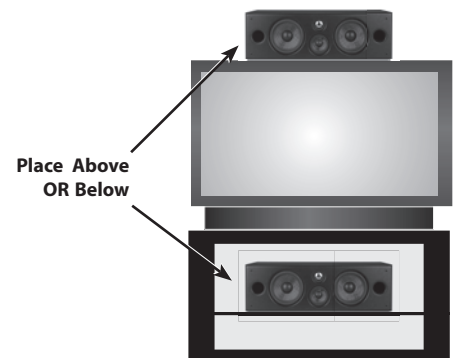

CENTER CHANNEL SPEAKERS

CC550 • CC540 • CC400

INTRODUCTION

Timbre-matched with Proficient's complete line of Ceiling and Inwall Series speakers, the CC550/CC540/CC400 is the perfect Cabinet Center Channel for your home theater system.

Please refer to **Diagram 1** to familiarize yourself with the components of the CC550/CC540/CC400.

Diagram 1:
Center Channel Components

PLACEMENT

With the cabinet positioned horizontally, place the CC550/CC540/CC400 as close to the screen as possible. This most often means it will need to be placed directly on top of or just below the television with the front of the cabinet as far forward as possible, preferably flush with the screen. It is perfectly safe to place the CC550/CC540/CC400 close to the television, as it is magnetically shielded. (See **Diagram 2**)

Diagram 2:
Center Channel Placement

Vertically lining up the cabinet with the left and right speakers, while not necessary, will improve performance. Best results are achieved when the left, right and center channel speakers are all the same distance away from the listener. The front left and right speakers should be placed so that they form an equilateral triangle, with the listener at one point and each speaker at the other two. (See **Diagram 3**)

Diagram 3:
Ideal Listening Zone

Attaching Self-Adhesive Pads

Once placement of the CC550/CC540/CC400 is determined, attach the enclosed pads to the underside corners of the unit.

WIRING

Attach the speaker cable to the speaker cable terminals on the back of the CC550/CC540/CC400, observing the proper polarity with your amplifier (+ to +, - to -). (See **Diagram 4**)