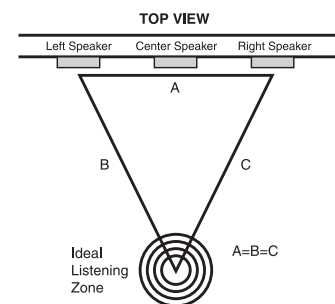

Please refer to **Diagram 1** to familiarize yourself with the components of the CC550/CC540/CC400.

Diagram 1:
Center Channel Components

PLACEMENT

With the cabinet positioned horizontally, place the CC550/CC540/CC400 as close to the screen as possible. This most often means it will need to be placed directly on top of or just below the television with the front of the cabinet as far forward as possible, preferably flush with the screen. It is perfectly safe to place the CC550/CC540/CC400 close to the television, as it is magnetically shielded. (See **Diagram 2**)

Diagram 2:
Center Channel Placement

Vertically lining up the cabinet with the left and right speakers, while not necessary, will improve performance. Best results are achieved when the left, right and center channel speakers are all the same distance away from the listener. The front left and right speakers should be placed so that they form an equilateral triangle, with the listener at one point and each speaker at the other two. (See **Diagram 3**)

Diagram 3:
Ideal Listening Zone

Attaching Self-Adhesive Pads

Once placement of the CC550/CC540/CC400 is determined, attach the enclosed pads to the underside corners of the unit.

WIRING

Attach the speaker cable to the speaker cable terminals on the back of the CC550/CC540/CC400, observing the proper polarity with your amplifier (+ to +, - to -). (See **Diagram 4**)