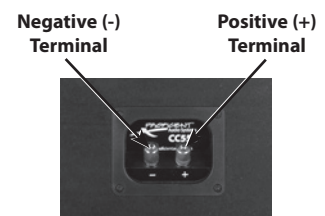

Please refer to **Diagram 1** to familiarize yourself with the components of the CC550/CC540/CC400.

Diagram 1:
Center Channel Components

PLACEMENT

With the cabinet positioned horizontally, place the CC550/CC540/CC400 as close to the screen as possible. This most often means it will need to be placed directly on top of or just below the television with the front of the cabinet as far forward as possible, preferably flush with the screen. It is perfectly safe to place the CC550/CC540/CC400 close to the television, as it is magnetically shielded. (See **Diagram 2**)

Diagram 3:
Ideal Listening Zone

Attaching Self-Adhesive Pads

Once placement of the CC550/CC540/CC400 is determined, attach the enclosed pads to the underside corners of the unit.

WIRING

Attach the speaker cable to the speaker cable terminals on the back of the CC550/CC540/CC400, observing the proper polarity with your amplifier (+ to +, - to -). (See **Diagram 4**)

Diagram 4:
Speaker Cable Terminals

SPEAKER SPECIFICATIONS

	CC550	CC540	CC400
Type:	3-Way Center Channel Speaker	3-Way Center Channel Speaker	2-Way Center Channel Speaker
Woofers:	Two 5¼" Kevlar	Two 5¼" Graphite	Two 4" Polypropylene
Midrange:	3" Kevlar	3" Graphite	N/A
Tweeter:	1" Aluminum Dome	1" Aluminum Dome	1" Aluminum Dome
Impedance:	8Ω	8Ω	8Ω
Sensitivity:	88dB 1W/1m	89dB 1W/1m	89dB 1W/1m
Frequency Response:	40Hz - 20kHz ± 2dB	70Hz - 20kHz ± 2dB	80Hz - 20kHz ± 2dB
Power Handling:	125 watts	100 watts	85 watts
Dimensions (H x W x D):	6¾" x 20½" x 8¾"	6¾" x 20½" x 8¾"	5½" x 20" x 7¼"